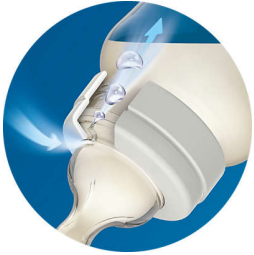

SCF573/21

Clinically proven to reduce colic and discomfort*

Designed for uninterrupted feeding

Our Classic+ bottle's Airflex venting system and textured teat is designed to minimize feeding interruptions and discomfort. With its integrated anti-colic valve, air is vented into the bottle and away from the baby's tummy.

Other benefits

- Compatible range from breastfeeding to cup
- Different teat flow rates available
- This bottle is BPA free

Clinically proven to reduce colic and discomfort*

- Anti-colic valve proven to reduce colic*
- 60% less fussing at night*
- Teat shape designed for secure latch
- Ribbed texture prevents collapse for uninterrupted feeding

Easy to use, clean and assemble

- Leak-free design
- Easy to clean and assemble with few parts
- Wide neck bottle with rounded corner for easy cleaning
- Easy to hold

Highlights

Less colic

Our anti-colic valve is designed to keep air away from your baby's tummy to reduce colic and discomfort. As your baby feeds, the valve integrated into the teat flexes to allow air into the bottle to prevent vacuum build up and vents it towards the back of the bottle. It keeps air in the bottle and away from baby's tummy to help reduce colic and discomfort.

Uninterrupted feeding

The teat shape allows secure latch and the ribbed texture helps prevent teat collapse for uninterrupted, comfortable feeding.

Secure latch

Teat shape designed for secure latch

Leak-free design