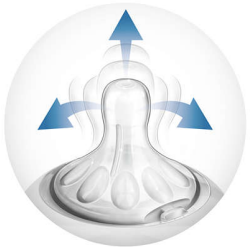

Unique comfort petals

Petals inside the nipple increase softness and flexibility without nipple collapse. Your baby will enjoy a more comfortable and contented feed.