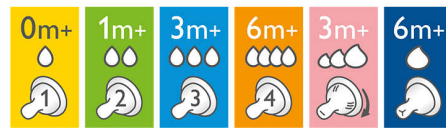

A comfortable and contented feed for your baby

- Flexible, anti-collapse ribbed teat design

Highlights

Natural latch on

The wide breast shaped teat promotes a natural latch on similar to the breast, making it easy for your baby to combine breast and bottle feeding.

Soft and smooth silicone

Bite resistant and smooth teat designed for growing baby's changing needs.

Flexible, anti-collapse design

Petals and ridges inside the teat allow flexibility without collapse, for an uninterrupted feed.

Anti-colic valve

Anti-colic valve designed to keep air away from your baby's tummy, to help reduce colic and discomfort.

Choosing the right teat

The Philips Avent Natural range offers different teat softness and increasing flow rates for every development stage of your baby.

Ergonomic shape

Due to the unique shape, the bottle is easy to hold and grip in any direction for maximum comfort, even for baby's tiny hands.

Simple to use and clean

Wide bottle neck makes filling and cleaning easy. Only a few parts for quick and simple assembly.