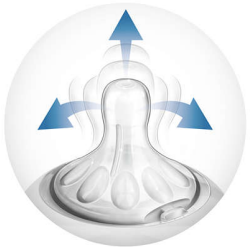

Easy to combine breast and bottle feeding

- Natural latch on due to the wide breast shaped nipple

A more comfortable and contented feed for baby

- Unique Petals for a soft, flexible nipple without collapse

Vents air away from your baby's tummy

- Advanced anti-colic system with innovative twin valve

Easy to hold and grip in any direction

- Ergonomic shape for maximum comfort

Highlights

Natural latch on

The wide breast shaped nipple promotes natural latch on similar to the breast, making it easy for your baby to combine breast and bottle feeding.

Unique comfort petals

Petals inside the nipple increase softness and flexibility without nipple collapse. Your baby will enjoy a more comfortable and contented feed.

Advanced anti-colic valve

Innovative twin valve designed to reduce colic and discomfort by venting air into the bottle and not baby's tummy.

Ergonomic shape

Due to the unique shape, the bottle is easy to hold and grip in any direction for maximum comfort, even for baby's tiny hands.

Specifications

Development stages

Stage: 0-12 months

Bottle

Material: BPA free*