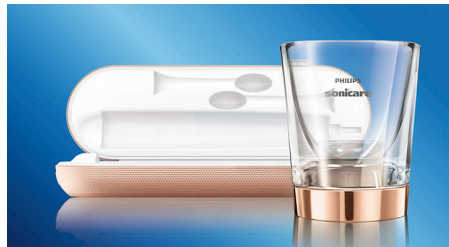

PHILIPS

sonicare

Sonic electric
toothbrush

DiamondClean

5 modes

1 brush head

Glass charger, travel case

Rose gold edition

Whitens teeth twice as well

This Philips Sonicare toothbrush whitens teeth more than 2x better than a manual toothbrush in just 1 week. Removes up to 100% more stains for whiter teeth in just 1 week.

Improves gum health

This Philips Sonicare electric toothbrush provides optimal cleaning between teeth and along the gumline for improved gum health in just two weeks.

DiamondClean brush head

DiamondClean toothbrush heads, Philips Sonicare's best whitening brush head, have diamond shaped bristles to effectively yet gently remove surface stains and scrape away plaque. Removes stain build up from coffee, tea, red wine, cigarettes and tobacco in just 1 week.

Dual charging system

1) Charger glass - Simply place your Philips Sonicare electric toothbrush in the glass to charge. Can also be used to rinse your mouth after brushing. 2) Charging travel case - Connects to your laptop via USB or can be charged by wall socket. Allows you to take your DiamondClean anywhere and everywhere.