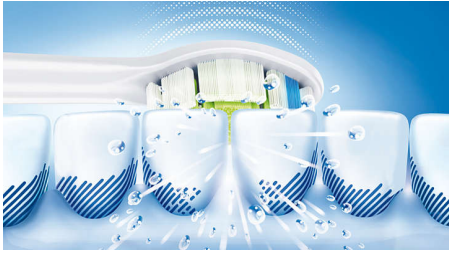

- Improves gum health in only two weeks
- Removes up to 7 x more plaque than a manual toothbrush
- Whitens teeth more than 2x better than a manual toothbrush

Designed around you

- Dual charging system: Charging glass and travel case
- Timers to help encourage thorough brushing

Provides a superior clean

- DiamondClean toothbrush head for Sonicare's best whitening
- Philips Sonicare's advanced sonic technology

Highlights

Removes up to 7 x more plaque

Removes up to 7 times more plaque from hard-to-reach places than a manual toothbrush.

Whitens teeth twice as well

This Philips Sonicare toothbrush whitens teeth more than 2x better than a manual toothbrush in just 1 week. Removes up to 100% more stains for whiter teeth in just 1 week.

Improves gum health

This Philips Sonicare electric toothbrush provides optimal cleaning between teeth and along the gumline for improved gum health in just two weeks.

DiamondClean brush head

DiamondClean toothbrush heads, Philips Sonicare's best whitening brush head, have diamond shaped bristles to effectively yet gently remove surface stains and scrape away plaque. Removes stain build up from coffee, tea, red wine, cigarettes and tobacco in just 1 week.