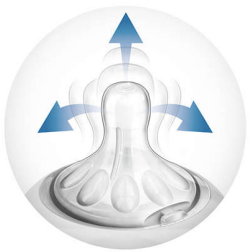

Vents air away from your baby's tummy

- Advanced anti-colic system with innovative twin valve

Easy to hold and grip in any direction

- Ergonomic shape for maximum comfort
- Simple to use and clean, quick and easy assembly

Highlights

Natural latch on

The wide, breast-shaped teat promotes natural latch-on similar to the breast, making it easy for your baby to combine breast and bottle feeding.

Unique comfort petals

Petals inside the teat increase softness and flexibility without teat collapse. Your baby will enjoy a more comfortable and contented feed.

Advanced anti-colic valve

Innovative twin valve designed to reduce colic and discomfort by venting air into the bottle and not baby's tummy.

This bottle is BPA free*

The Philips Avent Natural bottle is made of BPA-free* material (polypropylene).