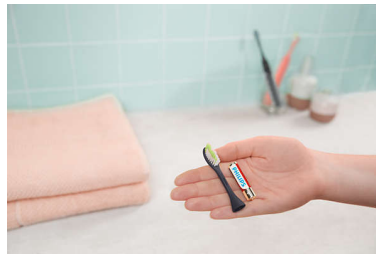

Brush for 90 days

Brush with the One for 90 days on a single AAA battery. That's three months of whiter, brighter smiling.

Specifications

Technical specifications

Operating time (full to empty): Up to 90 days

Battery: AAA alkaline

Design and finishing

Colour: Miami

Compatibility

Brush head compatibility: Only compatible with, Philips One handles

Handle compatibility: Not compatible with other, Philips Sonicare brush heads

Items included

Brush heads: 1 Philips One brush head

Travel case: Philips One travel case

Handle: 1 Philips One

AAA Alkaline: One