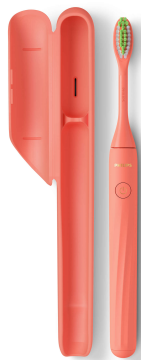

# PHILIPS

Battery electric toothbrush  
with case - coral

Philips One by Sonicare

The One that cleans better

The One for on the go

The One without hassle

The One in multiple colours

HY1100/01

## One-up your brushing

The new electric One cleans your teeth better for a brighter, whiter smile. Wherever you go, this One goes with you. Its sleek, lightweight design and portable case makes it the perfect brush for you. Which colour is your One?