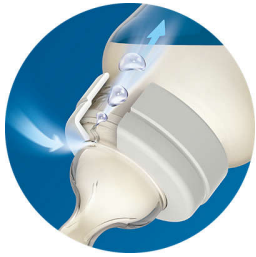

#### **Clinically proven to reduce colic and discomfort\***

- Anti-colic system proven to reduce colic\*
- 60% less fussing at night\*
- Nipple shape designed for secure latch
- Ribbed texture prevents collapse for uninterrupted feeding

## Less colic

Our clinically proven Airflex venting system is designed to reduce gas and colic. As your baby feeds, the valve integrated into the nipple flexes to allow air into the bottle to prevent vacuum build up and vents it towards the back of the bottle. It keeps air in the bottle and away from baby's tummy to help reduce gas, spit-up and burping.