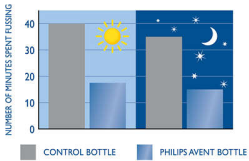

Less fussing*

Sleep and nutrition are vital to your baby's health and happiness. A randomised clinical trial was carried out to see whether infant baby bottle design affects "infant behavior". The Philips Avent Classic baby bottle was shown to significantly reduce fussing by approximately 28 minutes a day as compared to the comparator bottle (46 min vs 74 min, $p=0.05$) This was especially true during the night-time.*