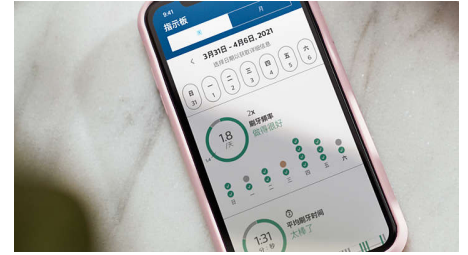

4 modes, 3 intensities

Choose from 4 brushing modes: Clean for exceptional everyday cleaning, White+ to brighten your smile, Gum Health for a gentle, yet effective** clean, and Deep Clean+ for an invigorating deep clean. Three intensity

settings from Low to High let you boost performance or care for sensitive gums. head keeps your teeth clean for a brighter smile.

Whiter teeth in just 3 days*

Boost your smile's brightness with advanced Sonicare technology. Polishing bristles remove up to 100% more stain than a manual toothbrush for visibly whiter teeth in just 3 days.

Premium Whitening brush head

Our W3 Premium White brush head cleans and whitens for a deeper clean you can see and feel. Removes up to 10x more plaque than a manual toothbrush.

Sonicare app

The DiamondClean 9000 gives you the guidance you need to improve and maintain healthy brushing habits in between dentist checkups. Built-in smart sensors let you know when you're using too much pressure, and by connecting your brushing experience to the Sonicare app, a personalized Progress Report helps you stay on track, to see how much you've improved over time.

Advanced Sonicare technology

Powerful sonic vibrations pulse 62,000 times every minute to drive plaque-fighting bubbles between your teeth and along your gum line.

Specifications

Connectivity

Bluetooth® wireless technology: Connected brushing app