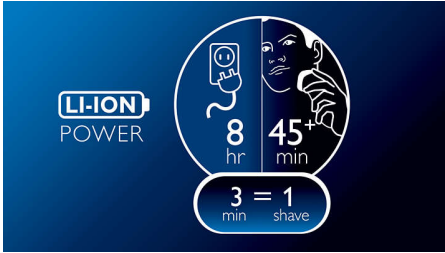

A comfortable and close end result

- ComfortCut blades glide gently for a smooth, close shave
- Dynamic contour response adjusts to curves in the face and neck

The fastest way through your morning routine

- 45+ shaving minutes, 8-hour charge
- Simply rinses clean

Highlights

45+ shaving minutes

An energy-efficient, powerful lithium-ion battery gives you more shaves per charge. You'll have 45+ minutes of shaving time - that's around 15 shaves - after 8 hours of charging. Plug it in for 3 minutes and you'll have enough power for one shave.

Design

Handle: Anti-slip, Ergonomic Easy Grip, Rubber

Ease of use

Display: 1 LED indication

Cleaning: Fully washable shaver, Quick rinse hair chamber

Charging: Rechargeable, Cordless and corded operation, Quick charge 3 min for 1 shave