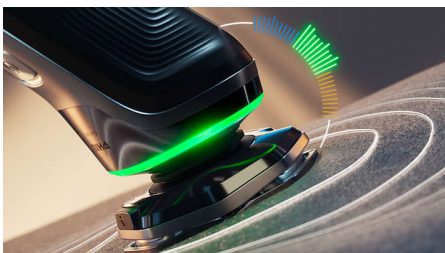

A closer shave

- Cuts hair in every direction with 360-degree rotating blades
- Skin-level closeness with Lift & Cut shaving system

SkinIQ technology

- Adjusts to your beard density with Power Adapt Sensor
- 30% smoother*** gliding with Protective SkinGlide Coating
- Always the optimal pressure with the Pressure Guard Sensor
- Adapts to your contours with 360-D Flexing Heads

Premium experience

Highlights

Lift & Cut System

Our patented, unique Lift & Cut rotary technology lifts the hair gently out of its root before cutting it precisely at skin level close (up to 0.00 mm to the skin) without the blades even touching your skin.

Pressure Guard sensor

Using the right pressure is key for closeness and skin protection. Advanced sensors in the shaver read the pressure you apply, and the innovative light signal shows when you are pressing too hard or too little. For a personalized shave that is just right for you.

360-D Flexing heads

Designed to follow the contours of your face and even the neck, this Philips electric shaver has fully flexible heads that turn 360° for a thorough and comfortable shave.

Protective SkinGlide coating