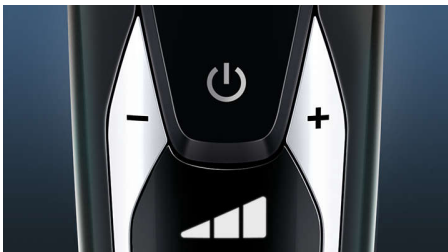

Personal Comfort Settings

Choose between normal or sensitive to create a shaving experience that best suits your skin. If you're in a hurry, select the fast setting to save some time.