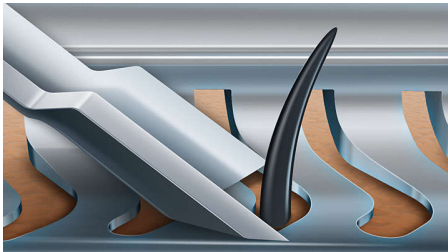

S9721/89

Superior closeness in a single pass

Even on 3-day beards*

The Shaver 9700 is the ultimate shaving experience. Its unique contour-detect technology, combined with specially upgraded V-track precision blades PRO, creates an unbeatably close and comfortable shave, especially on a 1-3 day beard.

- Keep your shaver like new every day with SmartClean
- Even-up your mustache and sideburns
- Click-on brush to cleanse more thoroughly than by hand

Highlights

Contour Detect Technology

The Philips shaver is an electric shaver that delivers our closest shave ever*. Its Contour Detect technology gently follows your facial contours to capture 20% more hairs* in a single pass.

V-Track Precision Blades PRO

Upgraded V-Track Precision Blades PRO gently captures each hair regardless of its length, from 1 day up to 3 day stubble. Cuts 30% closer* in fewer strokes, leaving your skin smooth and comfortable. The blades also self-sharpen to ensure a premium shave day after day.