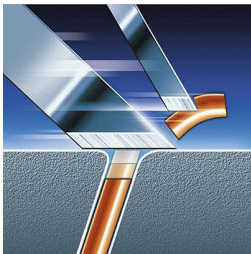

Perfectly close, even on the neck

- Flex & Pivot Action follows every curve

Highlights

Flex & Pivot Action

Three independently flexing heads in a shaving unit that swivels with a full range of motion. This unique combination ensures optimum skin contact in curved areas to catch even the most problematic neck hair.

Triple-Track shaving heads

The three shaving tracks of the Triple-Track shaving heads offer 50% more shaving surface than standard, single track rotary shaving heads.

Super Lift & Cut technology

The dual blade system of this electric shaver lifts hairs to cut comfortably below skin level.

Precision Cutting System

The electric shaver has ultra thin heads with slots to shave the long hairs and holes to shave even the shortest stubble.

Precision tube trimmer

Patented tube trimmer technology for great precision and maneuverability. Perfect for contouring and trimming moustache and sideburns.