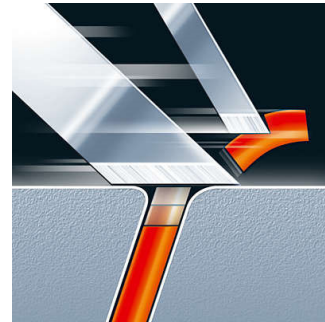

Service

- Replacement head: Replace every 2 yrs with HQ9

Highlights

Super Lift & Cut technology

The dual blade system of this electric shaver lifts hairs to cut comfortably below skin level.

Precision Cutting System

The electric shaver has ultra thin heads with slots to shave the long hairs and holes to shave even the shortest stubble.

Individually floating heads

Align the razor sharp blades closer to your skin for exceptional closeness.

Constantly keeps the 2 shaving heads in close contact with your skin for a fast and efficient shave.

Speed-XL shaving heads

The two shaving tracks offer 50% more shaving surface for a fast and close shave. *compared to standard rotary shaving heads.