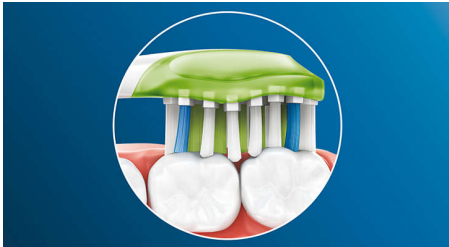

### Philips Sonicare's deep clean

- Up to 10x more plaque removal than a manual toothbrush
- Up to 4x more surface contact\*\* for an effortless deep clean

## Whiter teeth, fast

Dense bristles packed into the center of the Philips Sonicare Premium White brush head work hard to remove plaque, and everyday surface stains from food and drinks. Flexing sides let bristles contour to the unique shape of your teeth and gums for deep cleaning and a brighter smile in just 3 days.

## Adaptive cleaning technology

You get a personalized clean every time you brush with our adaptive cleaning technology. Soft, flexible rubber sides let Premium White adapt to the unique contours of your mouth. Our bristles adjust to your gums and teeth, giving you up to 4x more surface contact\*\* than a regular brush head for deeper cleaning, even in hard to reach spots. The adaptive cleaning technology also allows gentle tracking along the gumline and absorb excessive brushing pressure, and enables an enhanced sweeping motion for a unique in-mouth feel and superior cleaning.