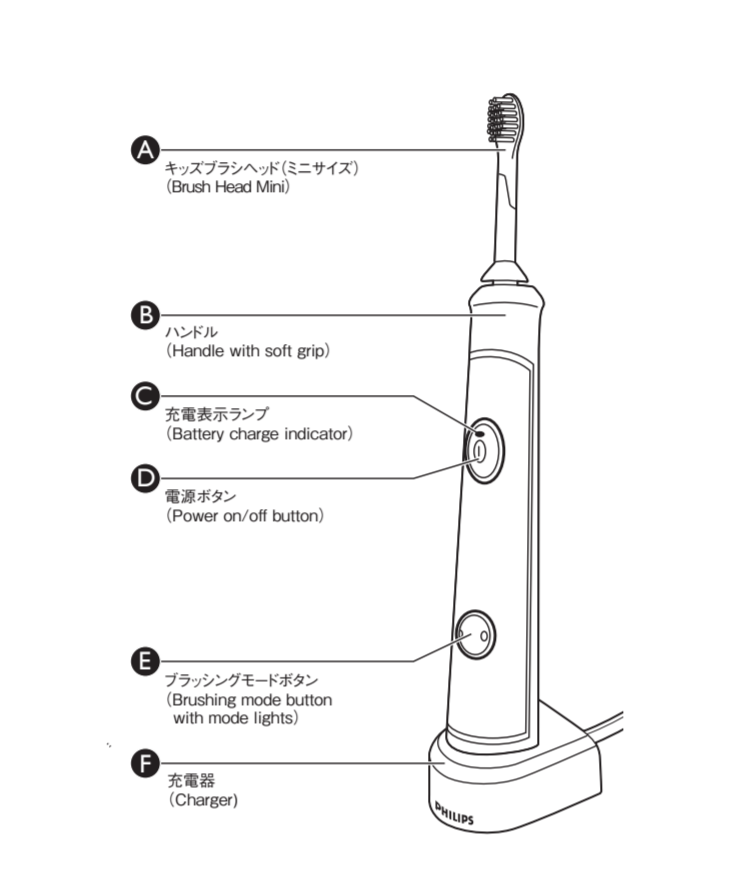

商品のご確認

商品をご確認ください

Table with 3 columns: Item Name, Quantity, Part No. Includes items like Handle, Brush Head, Charger, and Power Adapter.

*改良のため、仕様を予告なく変更することがあります。

必ずお守りください

ご使用前に必ず取扱説明書をよくお読みの上、正しくお使いください。また、取扱説明書は大切に保管してください。

安全上のご注意

- ●ここに示した注意事項は、安全に関する重要な内容ですので、必ず守ってください。●併せた取扱説明を想定される内容を「危険」と「警告」と「注意」とに区分しています。

警告 (Warning) section with icons and text regarding safe use, such as avoiding water, heat, and fire.

警告 (Warning) section with icons and text regarding safe use, such as avoiding water, heat, and fire.

注意 (Caution) section with icons and text regarding safe use, such as avoiding water, heat, and fire.

PHILIPS sonicare For Kids Rechargeable sonic toothbrush. Includes product image and description.

必ずお守りください

使用上のご注意

1. 毛がひろがったり毛先がつぶれたブラシヘッドは使わないようにしてください。破損した毛がブラッシング中に取れてしまうことがあります。このように起こるため、最適な歯垢の除去と機能を維持するために、ブラッシング目に見えて痛んだりする場合でも、約3か月ごにブラシヘッドの交換をおすすめします。

各部の名称

ハンドルのステッカー

Instructions for applying the handle sticker, including a diagram showing the sticker placement and the brush head removal process.

充電の仕方

Charging instructions, including a diagram showing the brush being inserted into the charger and the indicator light status.

ソニックアーの機能

Features section, including the EasyStart function and how to adjust the power and brushing mode.

Philips Sonicare Kids Warranty Card (保証書) with fields for product name, date, and dealer information.

ソニックアーの機能

Kids timer function (キッズタイマー機能) and brushing mode selection instructions.

Mode setting (モード設定) and brushing mode selection instructions.

Brushing mode selection (ブラッシングモード) and timer function instructions.

App usage instructions (アプリ使用上のご注意) and Bluetooth connection details.

Usage instructions (使い方のコツ) for maximizing brushing effectiveness.

MyPhilips 登録のご案内

MyPhilips registration information, including QR code and website URL.

使い方

- ●ソニックアーを初めてお使いいただく、少しくすぐったい感じや、ちくちくした感じを受けることがあります。慣れるにつれ、この感じは少なくなっていく。●ソニックアーの動きに任せてください。力を入れてごすつたりすると、逆効果です。●1日2回のブラッシングをお勧めします。

上手なみがき方

Brushing technique diagram showing the correct angle and motion for brushing teeth.

ハンドルおよび充電器のお手入れの仕方

Cleaning instructions for the handle and charger, including diagrams showing the correct cleaning methods.

製品を廃棄するとき

Disposal instructions for the product, including recycling information for the Li-ion battery.

故障かな?と思ったら

- ●動作しない。●充電電量をご確認ください。●充電電量が少なくなっている可能性があります。●充電電量が短くなっている可能性があります。

Bluetoothが繋がらない。

- ●スマートフォンプリセットのBluetoothの設定がオンになっているか確認してください。●Bluetoothの電源ボタンが緑色に点滅しているか確認してください。

必ずお守りください

Additional safety and usage instructions, including a warning about the power adapter.

必ずお守りください

Additional safety and usage instructions, including a warning about the power adapter.

必ずお守りください

Additional safety and usage instructions, including a warning about the power adapter.

必ずお守りください

Additional safety and usage instructions, including a warning about the power adapter.

必ずお守りください

Additional safety and usage instructions, including a warning about the power adapter.

必ずお守りください

Additional safety and usage instructions, including a warning about the power adapter.