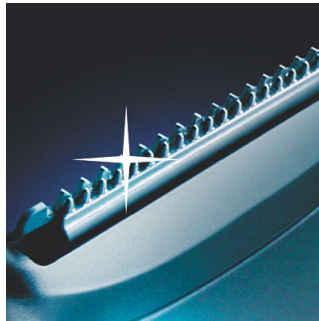

- 9 integrated length settings from 1-18 mm

Provides optimal power

- Corded and cordless use for maximum power and freedom

PHILIPS

Stubble and beard trimmer
With zoomring

Highlights

9 integrated length settings

Select and locks your desired length within a versatile range of possible lengths.

Contour-following comb

The contour-following comb adjusts to every curve to give fast and comfortable results.

Corded and cordless use

Use your Philips trimmer corded or cordless with the recharged battery for maximum power and freedom.

Sharper than Titanium*

The hardened Inox Steel self-sharpening blades are sharper than Titanium*.

Self-sharpening blades