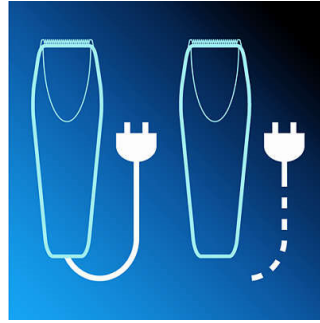

- 9 integrated length settings from 1-18mm

Provides optimal power

- Corded and cordless use for maximum power and freedom

PHILIPS

Stubble and beard trimmer
With zoomring

Highlights

9 integrated length settings

Select and locks your desired length within a versatile range of possible lengths.

Contour following comb

The contour following comb adjusts to every curve to give fast and comfortable results.

Corded and cordless use