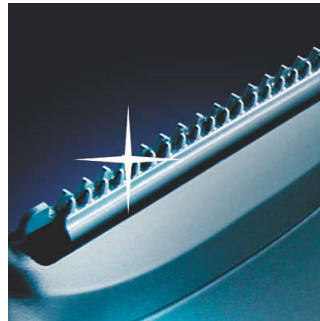

- 9 integrated length settings from 1-18mm

Provides optimal power

- Corded and cordless use for maximum power and freedom

PHILIPS

Stubble and beard trimmer
With zoomring

Highlights

9 integrated length settings

Select and locks your desired length within a versatile range of possible lengths.

Contour following comb

The contour following comb adjusts to every curve to give fast and comfortable results.

Corded and cordless use

Use your Philips trimmer corded or cordless with the recharged battery for maximum power and freedom.

Sharper than Titanium*

The hardened Inox Steel self-sharpening blades are sharper than Titanium*.

Self-sharpening blades