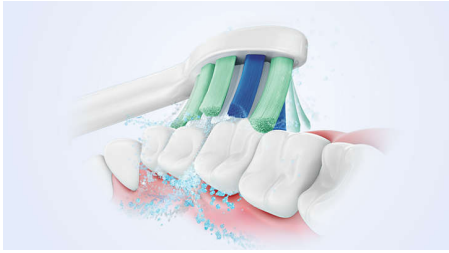

- Easy-Start to ease the transition

Protects your gums

- Safe and gentle to use

Provides superior clean

- Up to 3x better plaque removal vs a manual toothbrush*
- Our unique technology brings you a powerful yet gentle clean

Highlights

Advanced Sonicare Technology

Powerful bristle vibrations drive microbubbles deep between your teeth and along your gum line for a refreshing experience. You will get two month's worth of manual brushing in just 2 minutes.** 31000 brush strokes per minute gently clean your teeth, break up plaque, and sweep it away for an exceptional daily clean.

Removes plaque 3x better*

The Sonicare electric toothbrush with advanced sonicare technology is clinically proven to remove plaque up to 3X better* than a manual toothbrush. It removes plaque from your teeth and along the gum line while protecting your gums.

Safe and gentle to use

Sonicare toothbrush provides you with a thorough clean without being harsh on your teeth and gums. Gentle yet powerful sonic vibrations provide an exceptional clean while being gentle on your teeth and gums.