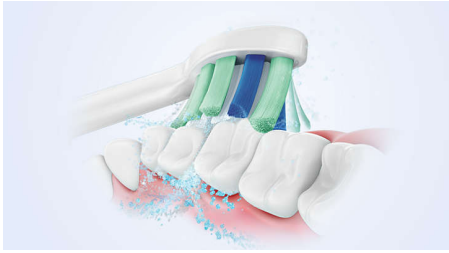

Goodbye manual toothbrush. Hello Sonic technology.

Up to 3x better plaque removal*

Sonic technology combined with our brush action gently removes plaque.

Designed around you

- 14-day long lasting battery life
- Ergonomic design makes the toothbrush easy to hold and use
- Goodbye adapter. Hello USB.

Optimize your brushing

- Optimize your brushing with SmarTimer and QuadPacer

Easy transition to Sonicare

- Easy-Start to ease the transition

Protects your gums

- Safe and gentle to use

Provides superior clean

- Our unique technology brings you a powerful yet gentle clean

1100 Series

Sonic electric toothbrush

Highlights

Advanced Sonicare Technology

Powerful bristle vibrations drive microbubbles deep between your teeth and along your gum line for a refreshing experience. You will get two month's worth of manual brushing in just 2 minutes.** 31000 brush strokes per minute gently clean your teeth, break up plaque, and sweep it away for an exceptional daily clean.

Safe and gentle to use

Sonicare toothbrush provides you with a thorough clean without being harsh on your teeth and gums. Gentle yet powerful sonic vibrations provide an exceptional clean while being gentle on your teeth and gums.