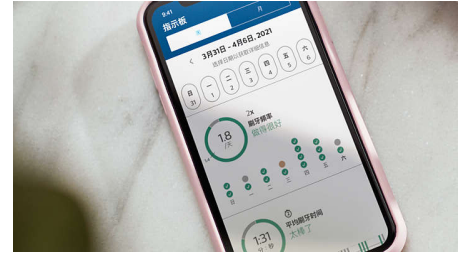

4 modes, 3 intensities

Choose from 4 brushing modes: Clean for exceptional everyday cleaning, White+ to brighten your smile, Gum Health for a gentle, yet effective** clean, and Deep Clean+ for an invigorating deep clean. Three intensity settings from Low to High let you boost performance or care for sensitive gums. head keeps your teeth clean for a brighter smile.

Premium brushing experience

Our DiamondClean 9000 comes with a standout ombr design for a premium, ergonomic brushing experience that suits your style. Design limited edition takes the lucky star as the inspiration and integrates it into the handle and the glass charger. Exquisite design star travel bag goes anywhere life takes you.

Premium Whitening brush head

Our W3 Premium White brush head cleans and whitens for a deeper clean you can see and feel. Removes up to 10x more plaque than a manual toothbrush.

Sonicare app

The DiamondClean 9000 gives you the guidance you need to improve and maintain healthy brushing habits in between dentist checkups. Built-in smart sensors let you know when you're using too much pressure, and by connecting your brushing experience to the Sonicare app, a personalized Progress Report helps you stay on track, to see how much you've improved over time.

Advanced Sonicare technology

Powerful sonic vibrations pulse 62,000 times every minute to drive plaque-fighting bubbles between your teeth and along your gum line.

Specifications

Connectivity

Bluetooth® wireless technology: Connected brushing app