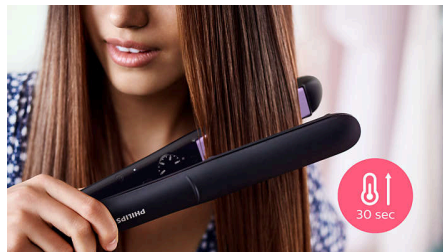

Fast heat-up time

The straightener has a fast heat-up time, being ready to use in 30 seconds.