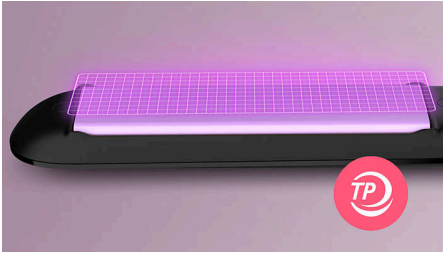

Specially designed for easy and fast styling with long Keratin-infused plates and 10 temperature settings. Care for your hair with ThermoProtect technology preventing overheating.

Ease of use

- Auto shut-off for safe usage
- Key-lock function for safe and easy storage
- Universal voltage for worldwide use
- 10 temperature settings for better control
- Fast heat-up time, ready to use in 30 sec
- 100mm long plates for fast and easy straightening

Beautifully styled hair

- Temperature range from 160°C up to 230°C

Care for your hair

- ThermoProtect technology
- Keratin ceramic plates for smooth gliding and shiny hair

StraightCare Essential

ThermoProtect straightener

BHS377/00

Highlights

ThermoProtect technology

ThermoProtect technology distributes heat evenly across the plates, preventing overheating to protect your hair.

10 temperature settings

Variable temperature settings for better control. Lower temperatures for last minute touch ups and gentle styling. Higher temperatures for long lasting results.

100mm long plates

The longer 100mm plates enable better contact with the hair to help you achieve perfect straightening results easier and in less time.

Key-lock function

The plates can be locked together for safe and easy storage.