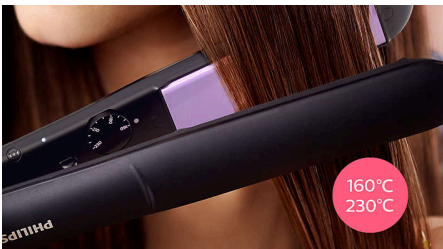

Temperature range

Choose between temperature range from 160°C up to 230°C to secure long-lasting result while minimizing risk of hair damage.