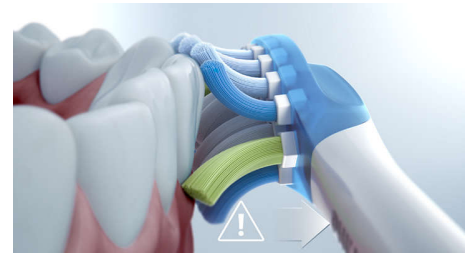

Built-in pressure sensor

You might not notice if you're brushing too hard, but your DiamondClean 9000 will. If you need to ease up, the toothbrush will make a pulsing sound. It's a heads up to let your brush head do the work. 7 out of 10 people found this feature helped them become a better brusher.