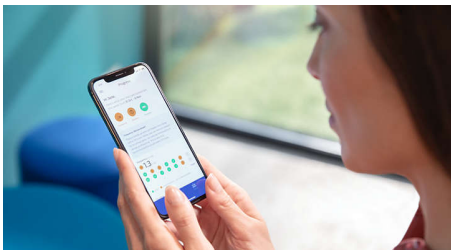

Progress Report

The DiamondClean 9000 gives you the guidance you need to improve and maintain healthy brushing habits in between dentist checkups. Built-in smart sensors let you know when you're using too much pressure, and by

connecting your brushing experience to the Sonicare app, a personalized Progress Report helps you stay on track, to see how much you've improved over time.