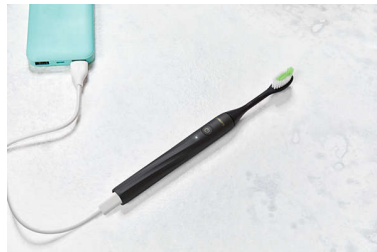

One charge, one month of brushing

Charging your One is easy. Just pop off the end cap, plug in your USB-C cable and wait until the light indicator stops flashing. With a single charge, you can brush for 30 days. That's one month of whiter, brighter smiling.

Specifications

Technical specifications

Operating time (full to empty): Up to 30 days

Design and finishing

Colour: Shimmer

Compatibility

Brush head compatibility: Only compatible with, Philips One handles

Handle compatibility: Not compatible with other, Philips Sonicare brush heads

Items included

Travel case: Philips One travel case

Brush heads: 1 Philips One brush head

Handle: 1 Philips One