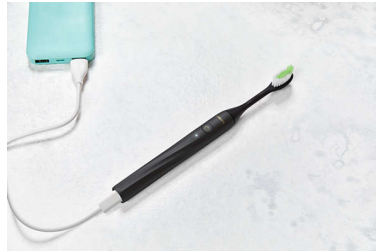

One-up your brushing

The new electric One cleans your teeth better for a brighter, whiter smile. Wherever you go, this One goes with you. Its sleek, lightweight design and portable case makes it the perfect brush for you. Which colour is your One?

The One that goes with you

The One is made to travel so you can get that clean feeling any place. It's sleek and lightweight and fits neatly into a compact travel case.

Routine made easy

Sometimes, we all need a little guidance. The One buzzes every 30 seconds encouraging you to move on to the next part of your mouth. A longer buzz at 2 minutes lets you know when the job is done.

A colour for every style

From Shadow to Shimmer, Snow to Sage, choose the colour to match your style. You can mix and match the brush head with the handle and create your own colour combination.

One charge, one month of brushing

Charging your One is easy. Just pop off the end cap, plug in your USB-C cable and wait until the light indicator stops flashing. With a single charge, you can brush for 30 days. That's one month of whiter, brighter smiling.