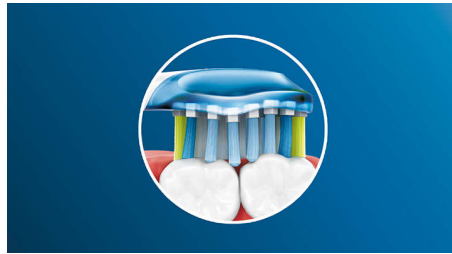

Deep, gentle gum cleaning

Click on our AdaptiveClean brush head for a deep, gentle clean that removes up to 10x more plaque and leaves gums up to 2x healthier in 2 weeks than a manual toothbrush. Soft rubber sides flex along every contour of your teeth and gums to absorb any excess.