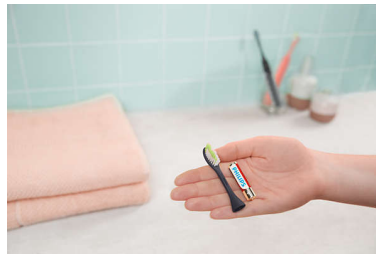

Brush for 90 days

Brush with the One for 90 days on a single AAA battery. That's three months of whiter, brighter smiling.