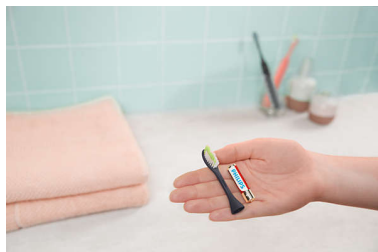

Brush for 90 days

Brush with the One for 90 days on a single AAA battery. That's three months of whiter, brighter smiling.