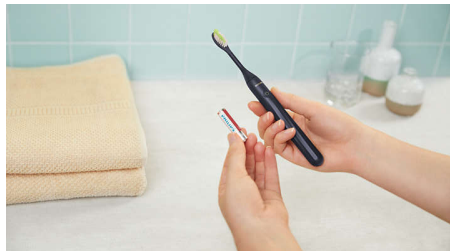

The One that goes with you

The One is made to travel so you can get that clean feeling any place. It's sleek and lightweight and fits neatly into a compact travel case.

Routine made easy

Sometimes, we all need a little guidance. The One buzzes every 30 seconds encouraging you to move on to the next part of your mouth. A longer buzz at 2 minutes lets you know when the job is done.

A color for every style

From Miami to Midnight, Mango to Mint, choose the color to match your style. You can mix and match the brush head with the handle and create your own color combination.

Brush for 90 days

Brush with the One for 90 days on a single AAA battery. That's three months of whiter, brighter smiling.

Keep it fresh

Dentists recommend changing your brush head every three months for the best results. Philips One brush heads come in a variety of vibrant colors, so you can update your look as well as your brush head every time.

Specifications

Technical specifications

Battery: AAA alkaline
Operating time (full to empty): Up to 90 days

Design and finishing

Color: Midnight Blue

Compatibility

Brush head compatibility: Only compatible with, Philips One handles