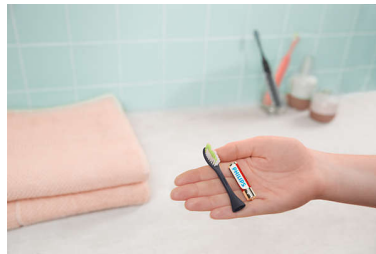

One up your brushing

The new electric One cleans your teeth better for a brighter, whiter smile. Wherever you go, this One goes with you. Its sleek, lightweight design and portable case makes it the perfect brush for you. Which color is your One?

The One that goes with you

The One is made to travel so you can get that clean feeling any place. It's sleek and lightweight and fits neatly into a compact travel case.

Routine made easy

Sometimes, we all need a little guidance. The One buzzes every 30 seconds encouraging you to move on to the next part of your mouth. A longer buzz at 2 minutes lets you know when the job is done.

A color for every style

From Miami to Midnight, Mango to Mint, choose the color to match your style. You can mix and match the brush head with the handle and create your own color combination.

Brush for 90 days