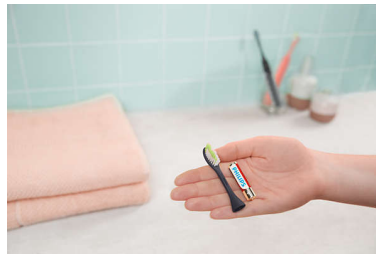

The One that goes with you

The One is made to travel so you can get that clean feeling any place. It's sleek and lightweight and fits neatly into a compact travel case.

Routine made easy

Sometimes, we all need a little guidance. The One buzzes every 30 seconds encouraging you to move on to the next part of your mouth. A longer buzz at 2 minutes lets you know when the job is done.

A color for every style

From Miami to Midnight, Mango to Mint, choose the color to match your style. You can mix and match the brush head with the handle and create your own color combination.

Brush for 90 days