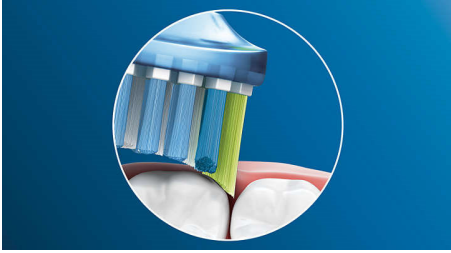

Philips Sonicare's deep clean

- Up to 4 x more surface contact** for an effortless deep clean

For exceptional plaque removal

- Up to 10 x more plaque removal than a manual toothbrush

PHILIPS
sonicare

Highlights

Say goodbye to plaque

Thanks to its flexible design, it removes up to 10x more plaque from hard-to-reach areas* for a truly deep clean along the gum line and between teeth.

Adaptive cleaning technology

You get a personalised clean every time you brush with our adaptive cleaning technology. Soft rubber sides flex to let C3 Premium Plaque Defence adapt to the shape of your teeth and gums, absorbing any excess brushing pressure and enhancing our sonic cleaning power. Bristles can then adjust to the shape of your teeth and gums so you get up to 4 x more surface contact than a regular brush head** for deeper cleaning in hard-to-reach areas.