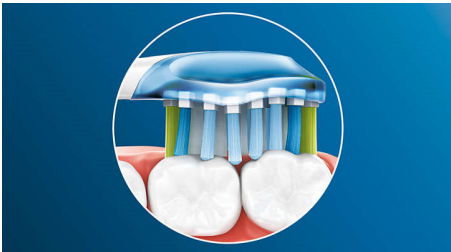

Philips Sonicare's deep clean

- Up to 4 x more surface contact** for an effortless deep clean

For exceptional plaque removal

- Up to 10 x more plaque removal than a manual toothbrush

PHILIPS
sonicare

Highlights

Say goodbye to plaque

Thanks to its flexible design, it removes up to 10x more plaque from hard-to-reach areas* for a truly deep clean along the gum line and between teeth.

Adaptive cleaning technology

You get a personalised clean every time you brush with our adaptive cleaning technology. Soft rubber sides flex to let C3 Premium Plaque Defence adapt to the shape of your teeth and gums, absorbing any excess brushing pressure and enhancing our sonic cleaning power. Bristles can then adjust to the shape of your teeth and gums so you get up to 4 x more surface contact than a regular brush head** for deeper cleaning in hard-to-reach areas.