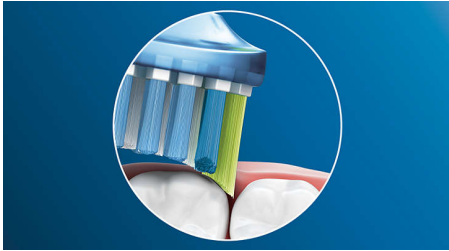

#### For exceptional plaque removal

- Up to 10 x more plaque removal than a manual toothbrush

## Say goodbye to plaque

Thanks to its flexible design, it removes up to 10x more plaque from hard-to-reach areas\* for a truly deep clean along the gum line and between teeth.