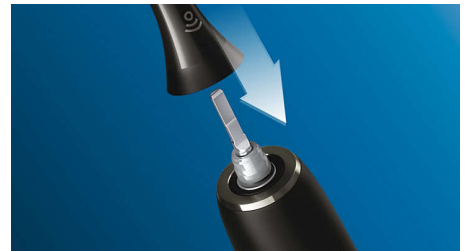

Easy to click on

Your C3 Premium Plaque Defence brush head fits perfectly with any Philips Sonicare toothbrush handle, except PowerUp Battery and Essence. Simply click on and off for easy replacement and cleaning.