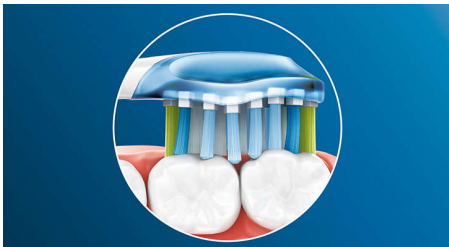

Adaptive cleaning technology

You get a personalised clean every time you brush with our adaptive cleaning technology. Soft rubber sides flex to let C3 Premium Plaque Defence adapt to the shape of your teeth and gums, absorbing any excess brushing pressure and enhancing our sonic cleaning power. Bristles can then adjust to the shape of your teeth and gums so you get up to 4 x more surface contact than a regular brush head** for deeper cleaning in hard-to-reach areas.