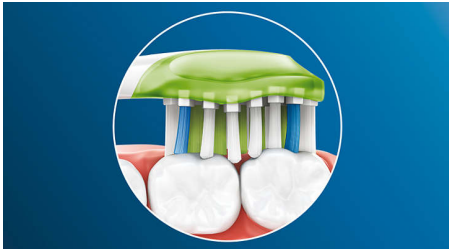

### Philips Sonicare's deep clean

- Up to 10x more plaque removal than a manual toothbrush
- Up to 4x more surface contact\*\* for an effortless deep clean

## Whiter teeth, fast

Dense bristles packed into the center of the Philips Sonicare Premium White brush head work hard to remove plaque, and everyday surface stains from food and drinks. Flexing sides let bristles contour to the unique shape of your teeth and gums for deep cleaning and a brighter smile in just 3 days.

## Adaptive cleaning technology

You get a personalized clean every time you brush with our adaptive cleaning technology. Soft, flexible rubber sides let Premium White adapt to the unique contours of your mouth. Our bristles adjust to your gums and teeth, giving you up to 4x more surface contact\*\* than a regular brush head for deeper cleaning, even in hard to reach spots. The adaptive cleaning technology also allows gentle tracking along the gumline and absorb excessive brushing pressure, and enables an enhanced sweeping motion for a unique in-mouth feel and superior cleaning.