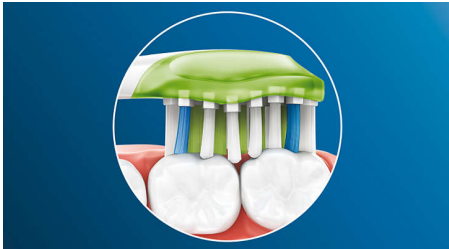

For exceptionally whiter teeth

- Removes up to 100% more surface stains in just 3 days*

Philips Sonicare's deep clean

- Up to 10x more plaque removal than a manual toothbrush
- Up to 4x more surface contact** for an effortless deep clean

Highlights

Whiter teeth, fast

Dense bristles packed into the center of the Philips Sonicare Premium White brush head work hard to remove plaque, and everyday surface stains from food and drinks. Flexing sides let bristles contour to the unique shape of your teeth and gums for deep cleaning and a brighter smile in just 3 days.

Adaptive cleaning technology

You get a personalized clean every time you brush with our adaptive cleaning technology. Soft, flexible rubber sides let Premium White adapt to the unique contours of your mouth. Our bristles adjust to your gums and teeth, giving you up to 4x more surface contact** than a regular brush head for deeper cleaning, even in hard to reach spots. The adaptive cleaning technology also allows gentle tracking along the gumline and absorb excessive brushing pressure, and enables an enhanced sweeping motion for a unique in-mouth feel and superior cleaning.

Say goodbye to plaque

With Premium White, you get exceptional cleaning as well as daily whitening. Its flexible design helps remove up to 10x more plaque**** from teeth and along the gum line for a deep clean you can see and feel.