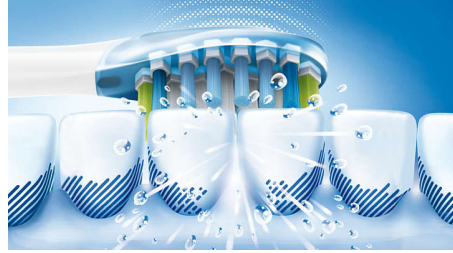

### Adjusts to your teeth

Our AdaptiveClean brush head is the only electric toothbrush head that can follow the unique shape of your teeth and gums. With soft flexible sides made of rubber, the bristles of the brush head can adjust to the shape of each tooth's surface. You get up to 4x more surface contact\* and up to 10x more plaque removal\*\* along the gum line and between teeth. Even hard-to-reach areas get a deep clean that's still gentle on gums.

### Gentle on gums

With an AdaptiveClean brush head, even the deepest clean is gentle. As your sonic toothbrush tracks along the gum line, the flexible sides and bristles of the brush head absorb any excessive pressure you might apply. The soft tissue around your gums is protected even if you brush too hard.

### Our deepest clean

Our most innovative brush head is also our deepest cleaning brush head yet. Thanks to its flexible form, the AdaptiveClean brush head can remove up to 10x more plaque from hard-to-reach areas. The movement of the brush head is specifically designed to enhance the dynamic cleaning action of your Philips sonic toothbrush. However you brush, you get an exceptional clean that you can see and feel.

### Maximized sonic motion

Philips Sonicare's advanced sonic technology pulses water between teeth, and its brush strokes break up plaque and sweep it away for an exceptional daily clean.