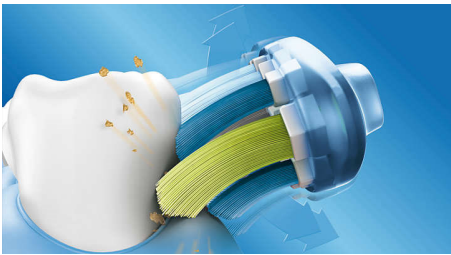

Gentle on gums

With an AdaptiveClean brush head, even the deepest clean is gentle. As your sonic toothbrush tracks along the gum line, the flexible sides and bristles of the brush head absorb any excessive pressure you might apply. The soft tissue around your gums is protected even if you brush too hard.