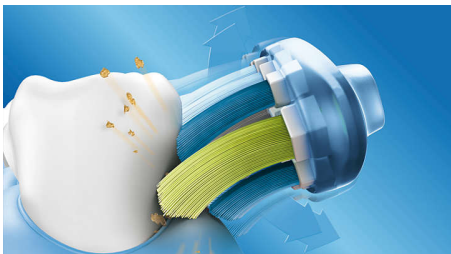

Gentle on gums

With an AdaptiveClean brush head, even the deepest clean is gentle. As your sonic toothbrush tracks along the gum line, the flexible sides and bristles of the brush head absorb any excessive pressure you might apply. The soft tissue around your gums is protected even if you brush too hard.