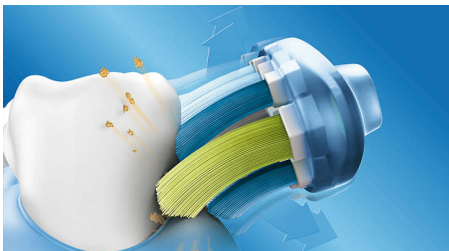

Highlights

Adjusts to your teeth

Our AdaptiveClean brush head is the only electric toothbrush head that can follow the unique shape of your teeth and gums. With soft flexible sides made of rubber, the bristles of the brush head can adjust to the shape of each tooth's surface. You get up to 4x more surface contact* and up to 10x more plaque removal** along the gum line and between teeth. Even hard-to-reach areas get a deep clean that's still gentle on gums.

Gentle on gums

With an AdaptiveClean brush head, even the deepest clean is gentle. As your sonic toothbrush tracks along the gum line, the flexible sides and bristles of the brush head absorb any excessive pressure you might apply. The soft tissue around your gums is protected even if you brush too hard.

Our deepest clean

Our most innovative brush head is also our deepest cleaning brush head yet. Thanks to its flexible form, the AdaptiveClean brush head can remove up to 10x more plaque from hard-to-reach areas. The movement of the brush head is specifically designed to enhance the dynamic cleaning action of your Philips sonic toothbrush. However you brush, you get an exceptional clean that you can see and feel.