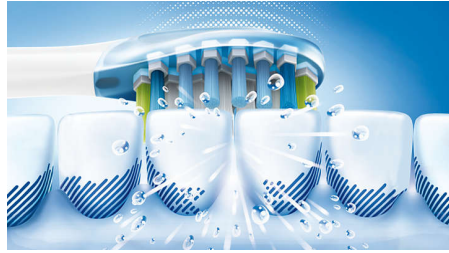

Highlights

Adjusts to your teeth

Our AdaptiveClean brush head is the only electric toothbrush head that can follow the unique shape of your teeth and gums. With soft flexible sides made of rubber, the bristles of the brush head can adjust to the shape of each tooth's surface. You get up to 4x more surface contact* and up to 10x more plaque removal** along the gum line and between teeth. Even hard-to-reach areas get a deep clean that's still gentle on gums.

Gentle on gums

With an AdaptiveClean brush head, even the deepest clean is gentle. As your sonic toothbrush tracks along the gum line, the flexible sides and bristles of the brush head absorb any excessive pressure you might apply. The soft tissue around your gums is protected even if you brush too hard.

Our deepest clean

Our most innovative brush head is also our deepest cleaning brush head yet. Thanks to its flexible form, the AdaptiveClean brush head can remove up to 10x more plaque from hard-to-reach areas. The movement of the brush head is specifically designed to enhance the dynamic cleaning action of your Philips sonic toothbrush. However you brush, you get an exceptional clean that you can see and feel.

Maximized sonic motion

Philips Sonicare's advanced sonic technology pulses water between teeth, and its brush strokes break up plaque and sweep it away for an exceptional daily clean.

Click-on brush head system