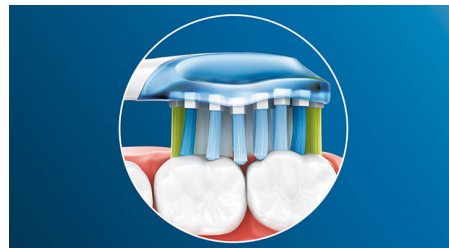

Focus on gum health

With the Philips Sonicare Premium Gum Care brush head, even the deepest clean is gentle. As your toothbrush moves along the gum line, Premium Gum Care's flexible sides and bristles absorb any excess pressure so your gums are protected, even if you brush too hard. Bristles work hard to remove plaque and bacteria along the gum line helping to improve gum health. Thanks to this brush head's curved design, you can be sure of maximized bristle contact.

Whiter teeth, fast

Dense bristles packed into the center of the Philips Sonicare Premium White brush head work hard to remove plaque, and everyday

surface stains from food and drinks. Flexing sides let bristles contour to the unique shape of your teeth and gums for deep cleaning and a brighter smile in just 3 days.

BrushSync mode-pairing

You'll always get the best possible clean with our BrushSync™ mode-pairing feature****. The Premium brush heads sync with your BrushSync™ enabled Philips Sonicare toothbrush handle****, selecting the optimal brushing mode and intensity level for exceptional cleaning, whitening and gum care. All you need to do is start brushing.

Adaptive cleaning technology

You get a personalized clean every time you brush with our adaptive cleaning technology. Soft, flexible rubber sides let the Premium Plaque Control, Premium Gum Care and Premium White adapt to the unique contours of your mouth. Our bristles adjust to your gums and teeth, giving you up to 4x more surface contact** than a regular brush head for deeper cleaning, even in hard to reach spots. The adaptive cleaning technology also allows gentle tracking along the gumline and absorb excessive brushing pressure, and enables an enhanced sweeping motion for a unique in-mouth feel and superior cleaning.