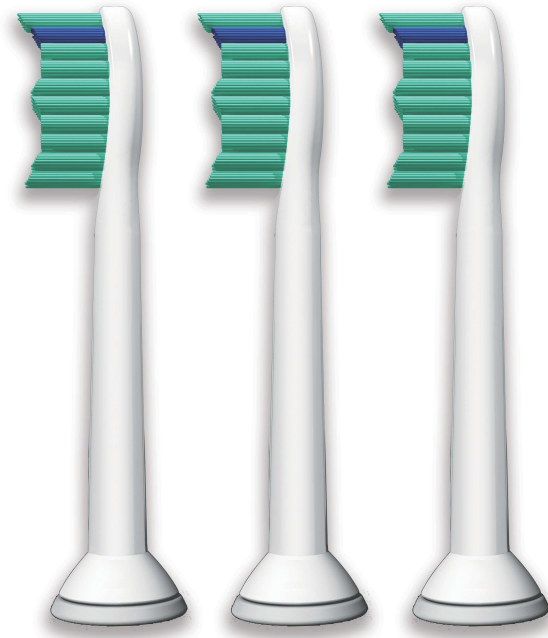

PHILIPS

sonicare

Standard sonic
toothbrush heads

ProResults

3-pack

HX6013

All-around Clean

Larger surface area and contoured bristles thoroughly clean and massage teeth and gums.

A brush head that fits multiple handles

- Snap-on brush head

Designed to optimize performance

- Reminder bristles ensure you are getting an effective clean

Thorough clean feeling in your mouth

- Brush head design maximizes sonic motion
- Contoured bristles fit the natural shape of your teeth
- Angled, radial-trimmed bristles expands the area covered

Contoured bristles

These Philips Sonicare electric toothbrush bristles are trimmed in a contoured pattern to fit the natural shape of teeth. The peaks and valleys along the length of the brush head are ergonomically designed to follow teeth topography and fit in between teeth so you're less likely to miss places when you brush.

Angled radial-trimmed bristles

The curved surface area created by angled, radial-trimmed bristles helps maintain contact with the surfaces of the teeth and gums as the brush head pivots, covering a larger surface area without increasing the size of the brush head.