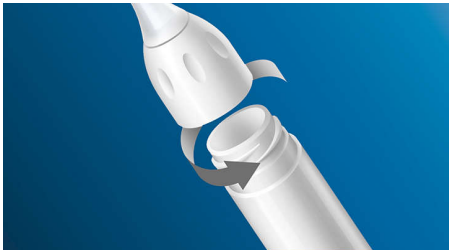

Highlights

Our classic brush head

This Philips Sonicare toothbrush head features a contoured profile to naturally fit the shape of your teeth for a thorough clean.

Maximised sonic motion

Philips Sonicare's advanced sonic technology pulses water between your teeth, and its brush strokes break plaque up and sweep it away for an exceptional daily clean.

Screw-on brush head system

The Philips Sonicare E-Series brush heads screws on and off your brush handle for a secure fit and easy maintenance and cleaning.

Better oral healthcare

Like all authentic Philips Sonicare branded brush heads, this brush head is safe on teeth and gums. Each brush head has been quality tested for exceptional performance and durability.