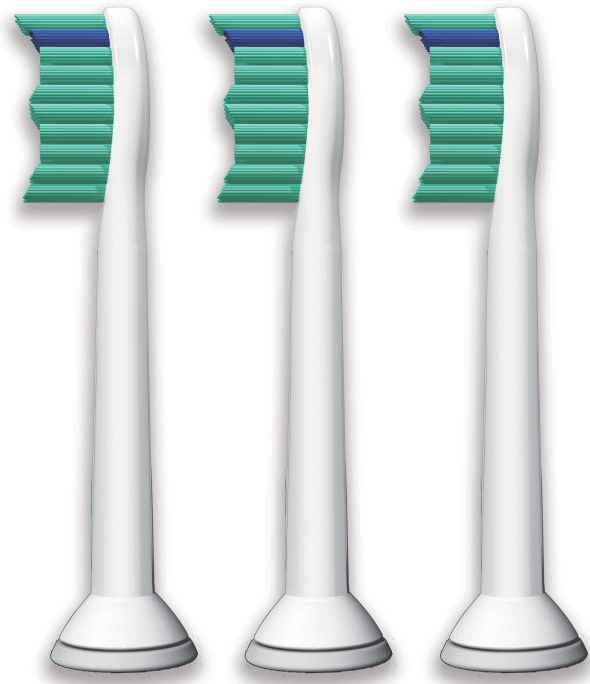

PHILIPS

sonicare

Standard sonic
toothbrush heads

ProResults

3-pack

HX6013

All-around Clean

Larger surface area and contoured bristles thoroughly clean and massage teeth and gums.

A brush head that fits multiple handles

- Snap-on brush head

Designed to optimize performance

- Reminder bristles ensure you are getting an effective clean

Thorough clean feeling in your mouth

- Brush head design maximizes sonic motion
- Contoured bristles fit the natural shape of your teeth
- Angled, radial-trimmed bristles expands the area covered

Contoured bristles

These Philips Sonicare electric toothbrush bristles are trimmed in a contoured pattern to fit the natural shape of teeth. The peaks and valleys along the length of the brush head are ergonomically designed to follow teeth topography and fit in between teeth so you're less likely to miss places when you brush.

Angled radial-trimmed bristles

The curved surface area created by angled, radial-trimmed bristles helps maintain contact with the surfaces of the teeth and gums as the brush head pivots, covering a larger surface area without increasing the size of the brush head.