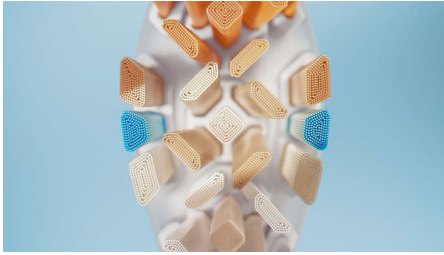

## Angled bristles

Benefit from our best plaque removal\*\*\*\* regardless of your brushing style. The Premium All-in-One brush head has precisely angled bristles which are engineered to maximize its plaque-removing potential.

## Rounded profile

The curved profile helps bristles to go exactly where they need to. Through rigorous development we have created an all-in-one experience that delivers exceptional oral care.

## Triangular tips

Gently brush away stains with triangular tips designed to remove stains more effectively than rounded bristles. The shape allows more contact with the surface of your teeth to remove stains effectively.

## Longer bristles

The brush head's extra-reach side bristles gently brush your gum line even when you are focusing on your teeth. The bristles also flex to help compensate for any excess pressure.