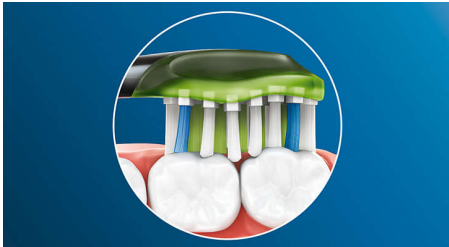

For exceptionally whiter teeth

- Removes up to 100% more surface stains in just 3 days*

Philips Sonicare's deep clean

- Up to 10x more plaque removal than a manual toothbrush
- Up to 4x more surface contact** for an effortless deep clean

Highlights

Whiter teeth, fast

Dense bristles packed into the center of the Philips Sonicare Premium White brush head work hard to remove plaque, and everyday surface stains from food and drinks. Flexing sides let bristles contour to the unique shape of your teeth and gums for deep cleaning and a brighter smile in just 3 days.

Adaptive cleaning technology

You get a personalized clean every time you brush with our adaptive cleaning technology. Soft, flexible rubber sides let Premium White adapt to the unique contours of your mouth. Our bristles adjust to your gums and teeth, giving you up to 4x more surface contact** than a regular brush head for deeper cleaning, even in hard to reach spots. The adaptive cleaning technology also allows gentle tracking along the gumline and absorb excessive brushing pressure, and enables an enhanced sweeping motion for a unique in-mouth feel and superior cleaning.

Say goodbye to plaque

With Premium White, you get exceptional cleaning as well as daily whitening. Its flexible design helps remove up to 10x more plaque**** from teeth and along the gum line for a deep clean you can see and feel.