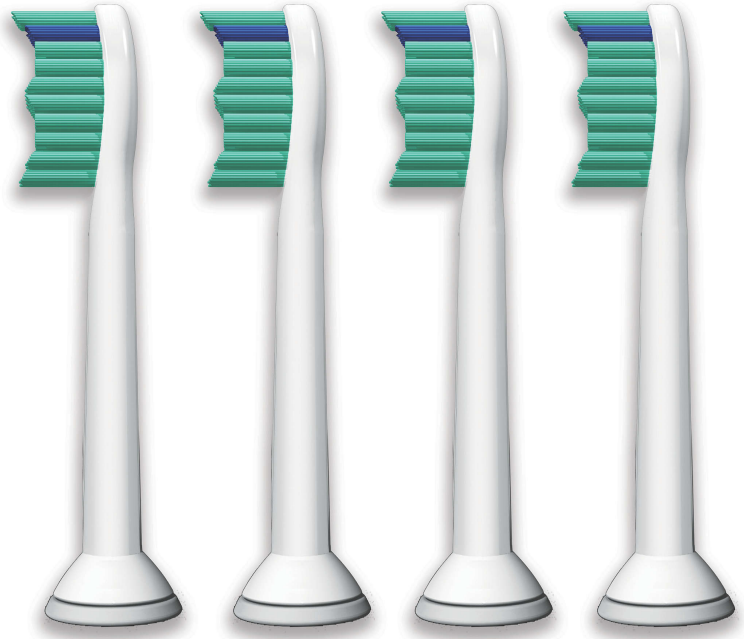

## All-around Clean

Larger surface area and contoured bristles thoroughly clean and massage teeth and gums.

### **A brush head that fits multiple handles**

- Snap-on brush head

### **Thorough clean feeling in your mouth**

- Brush head design maximises sonic motion
- Contoured bristles fit the natural shape of your teeth
- Angled, radial-trimmed bristles expand the area covered

## Angled radial-trimmed bristles

The curved surface area created by angled, radial-trimmed bristles helps maintain contact with the surfaces of the teeth and gums as the brush head pivots, covering a larger surface area without increasing the size of the brush head.