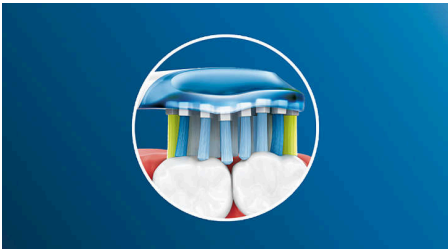

Adaptive cleaning technology

You get a personalised clean every time you brush with our adaptive cleaning technology. Soft rubber sides flex to let C3 Premium Plaque Control adapt to the shape of your teeth and gums, absorbing any excess brushing pressure and enhancing our sonic cleaning power. Bristles can then adjust to the shape of your teeth and gums so you get up to 4 x more surface contact than a regular brush head** for deeper cleaning in hard-to-reach areas.