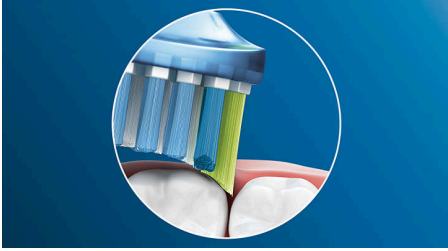

### For exceptional plaque removal

- Up to 10 x more plaque removal than a manual toothbrush

### Say goodbye to plaque

Thanks to its flexible design, it removes up to 10x more plaque from hard-to-reach areas\* for a truly deep clean along the gum line and between teeth.