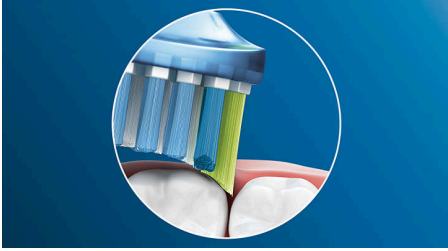

C3 Premium Plaque Defence

4x White sonic toothbrush heads

HX9044/17

Highlights

Say goodbye to plaque

Thanks to its flexible design, it removes up to 10x more plaque from hard-to-reach areas* for a truly deep clean along the gum line and between teeth.