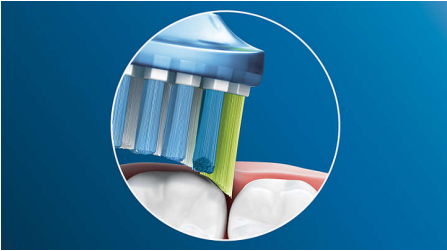

## Say goodbye to plaque

And thanks to its flexible design, it removes up to 10x more plaque from hard-to-reach areas\* for a truly deep clean along the gum line and between teeth.