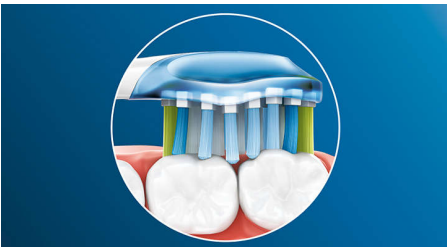

Adaptive cleaning technology

You get a personalized clean every time you brush with our adaptive cleaning technology. Soft rubber sides flex to let C3 Premium Plaque Defense adapt to the shape of your teeth and gums, absorbing any excess brushing pressure and enhancing our sonic cleaning power. Bristles can then adjust to the shape of your teeth and gums so you get up to 4x more surface contact than a regular brush head** for deeper cleaning in hard-to-reach areas.