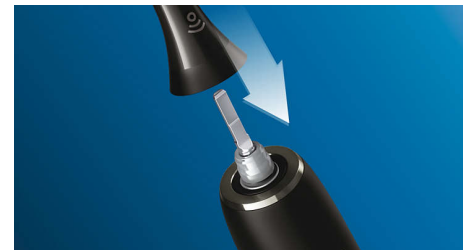

Easy to click-on

Your C3 Premium Plaque Defense brush head fits perfectly with any Philips Sonicare toothbrush handle, except PowerUp Battery and Essence. Simply click on and off for easy replacement and cleaning.