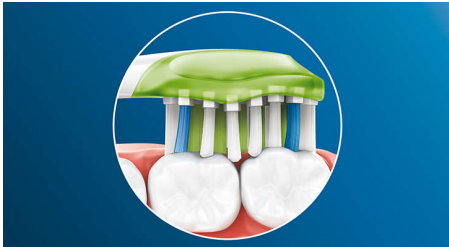

### **Philips Sonicare's deep clean**

- Up to 10x more plaque removal than a manual toothbrush
- Up to 4x more surface contact\*\* for an effortless deep clean

## Whiter teeth, fast

Dense bristles packed into the center of the Philips Sonicare Premium White brush head work hard to remove plaque, and everyday surface stains from food and drinks. Flexing sides let bristles contour to the unique shape of your teeth and gums for deep cleaning and a brighter smile in just 3 days.

## Adaptive cleaning technology

You get a personalized clean every time you brush with our adaptive cleaning technology. Soft, flexible rubber sides let Premium White adapt to the unique contours of your mouth. Our bristles adjust to your gums and teeth, giving you up to 4x more surface contact\*\* than a regular brush head for deeper cleaning, even in hard to reach spots. The adaptive cleaning technology also allows gentle tracking along the gumline and absorb excessive brushing pressure, and enables an enhanced sweeping motion for a unique in-mouth feel and superior cleaning.