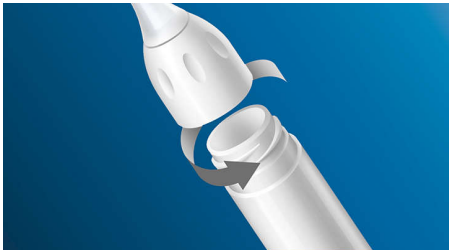

Highlights

Our classic brush head

This Philips Sonicare toothbrush head features a contoured profile to naturally fit the shape of your teeth for a thorough clean.

Maximized sonic motion

Philips Sonicare's advanced sonic technology pulses water between teeth, and its brush strokes break up plaque and sweep it away for an exceptional daily clean.

Screw-on brush head system

The Philips Sonicare E-Series brush heads screws-on and off your brush handle for a secure fit and easy maintenance and cleaning.

Better oral healthcare

Like all authentic Philips Sonicare branded brush heads, this brush head is safe on teeth and gums. Each brush head has been quality tested for exceptional performance and durability.