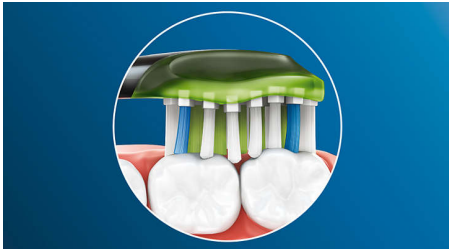

For exceptionally whiter teeth

- Removes up to 100% more surface stains in just 3 days*

Philips Sonicare's deep clean

- Up to 10x more plaque removal than a manual toothbrush
- Up to 4x more surface contact** for an effortless deep clean

Highlights

Whiter teeth, fast

Dense bristles packed into the center of the Philips Sonicare Premium White brush head work hard to remove plaque, and everyday surface stains from food and drinks. Flexing sides let bristles contour to the unique shape of your teeth and gums for deep cleaning and a brighter smile in just 3 days.

Adaptive cleaning technology

You get a personalized clean every time you brush with our adaptive cleaning technology. Soft, flexible rubber sides let Premium White adapt to the unique contours of your mouth. Our bristles adjust to your gums and teeth, giving you up to 4x more surface contact** than a regular brush head for deeper cleaning, even in hard to reach spots. The adaptive cleaning technology also allows gentle tracking along the gumline and absorb excessive brushing pressure, and enables an enhanced sweeping motion for a unique in-mouth feel and superior cleaning.

Say goodbye to plaque

With Premium White, you get exceptional cleaning as well as daily whitening. Its flexible design helps remove up to 10x more plaque**** from teeth and along the gum line for a deep clean you can see and feel.