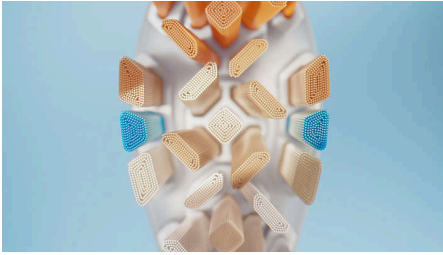

A3 Premium All-in-One

Standard sonic toothbrush heads

HX9092/10

Highlights

Angled bristles

Benefit from our best plaque removal**** regardless of your brushing style. The Premium All-in-One brush head has precisely angled bristles which are engineered to maximise its plaque-removing potential.

Rounded profile

The curved profile helps bristles to go exactly where they need to. Through rigorous development we have created an all-in-one experience that delivers exceptional oral care.

Triangular tips

Gently brush away stains with triangular tips designed to remove stains more effectively than rounded bristles. The shape allows more contact with the surface of your teeth to remove stains effectively.

Longer bristles

The brush head's extra-reach side bristles gently brush your gum line even when you are focusing on your teeth. The bristles also flex to help compensate for any excess pressure.

Trusted sonic brushing