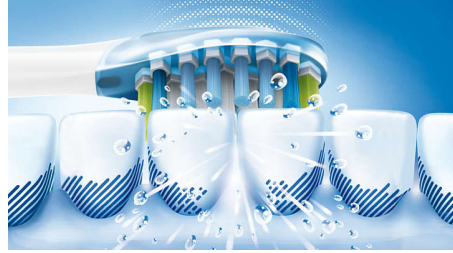

PHILIPS
sonicare

Highlights

Adjusts to your teeth

Our AdaptiveClean brush head is the only electric toothbrush head that can follow the unique shape of your teeth and gums. With soft flexible sides made of rubber, the bristles of the brush head can adjust to the shape of each tooth's surface. You get up to 4x more surface contact* and up to 10x more plaque removal** along the gum line and between teeth. Even hard-to-reach areas get a deep clean that's still gentle on gums.

Gentle on gums

With an AdaptiveClean brush head, even the deepest clean is gentle. As your sonic toothbrush tracks along the gum line, the flexible sides and bristles of the brush head absorb any excessive pressure you might apply. The soft tissue around your gums is protected even if you brush too hard.

Our deepest clean

Our most innovative brush head is also our deepest cleaning brush head yet. Thanks to its flexible form, the AdaptiveClean brush head can remove up to 10x more plaque from hard-to-reach areas. The movement of the brush head is specifically designed to enhance the dynamic cleaning action of your Philips sonic toothbrush. However you brush, you get an exceptional clean that you can see and feel.

Maximized sonic motion

Philips Sonicare's advanced sonic technology pulses water between teeth, and its brush strokes break up plaque and sweep it away for an exceptional daily clean.

Click-on brush head system