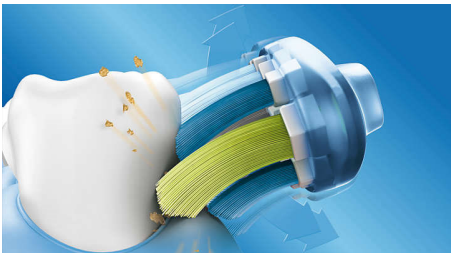

PHILIPS
sonicare

Highlights

Adjusts to your teeth

Our AdaptiveClean brush head is the only electric toothbrush head that can follow the unique shape of your teeth and gums. With soft flexible sides made of rubber, the bristles of the brush head can adjust to the shape of each tooth's surface. You get up to 4x more surface contact* and up to 10x more plaque removal** along the gum line and between teeth. Even hard-to-reach areas get a deep clean that's still gentle on gums.

Gentle on gums

With an AdaptiveClean brush head, even the deepest clean is gentle. As your sonic toothbrush tracks along the gum line, the flexible sides and bristles of the brush head absorb any excessive pressure you might apply. The soft tissue around your gums is protected even if you brush too hard.

Our deepest clean

Our most innovative brush head is also our deepest cleaning brush head yet. Thanks to its flexible form, the AdaptiveClean brush head can remove up to 10x more plaque from hard-to-reach areas. The movement of the brush head is specifically designed to enhance the dynamic cleaning action of your Philips sonic toothbrush. However you brush, you get an exceptional clean that you can see and feel.

Maximized sonic motion

Philips Sonicare's advanced sonic technology pulses water between teeth, and its brush strokes break up plaque and sweep it away for an exceptional daily clean.

Click-on brush head system